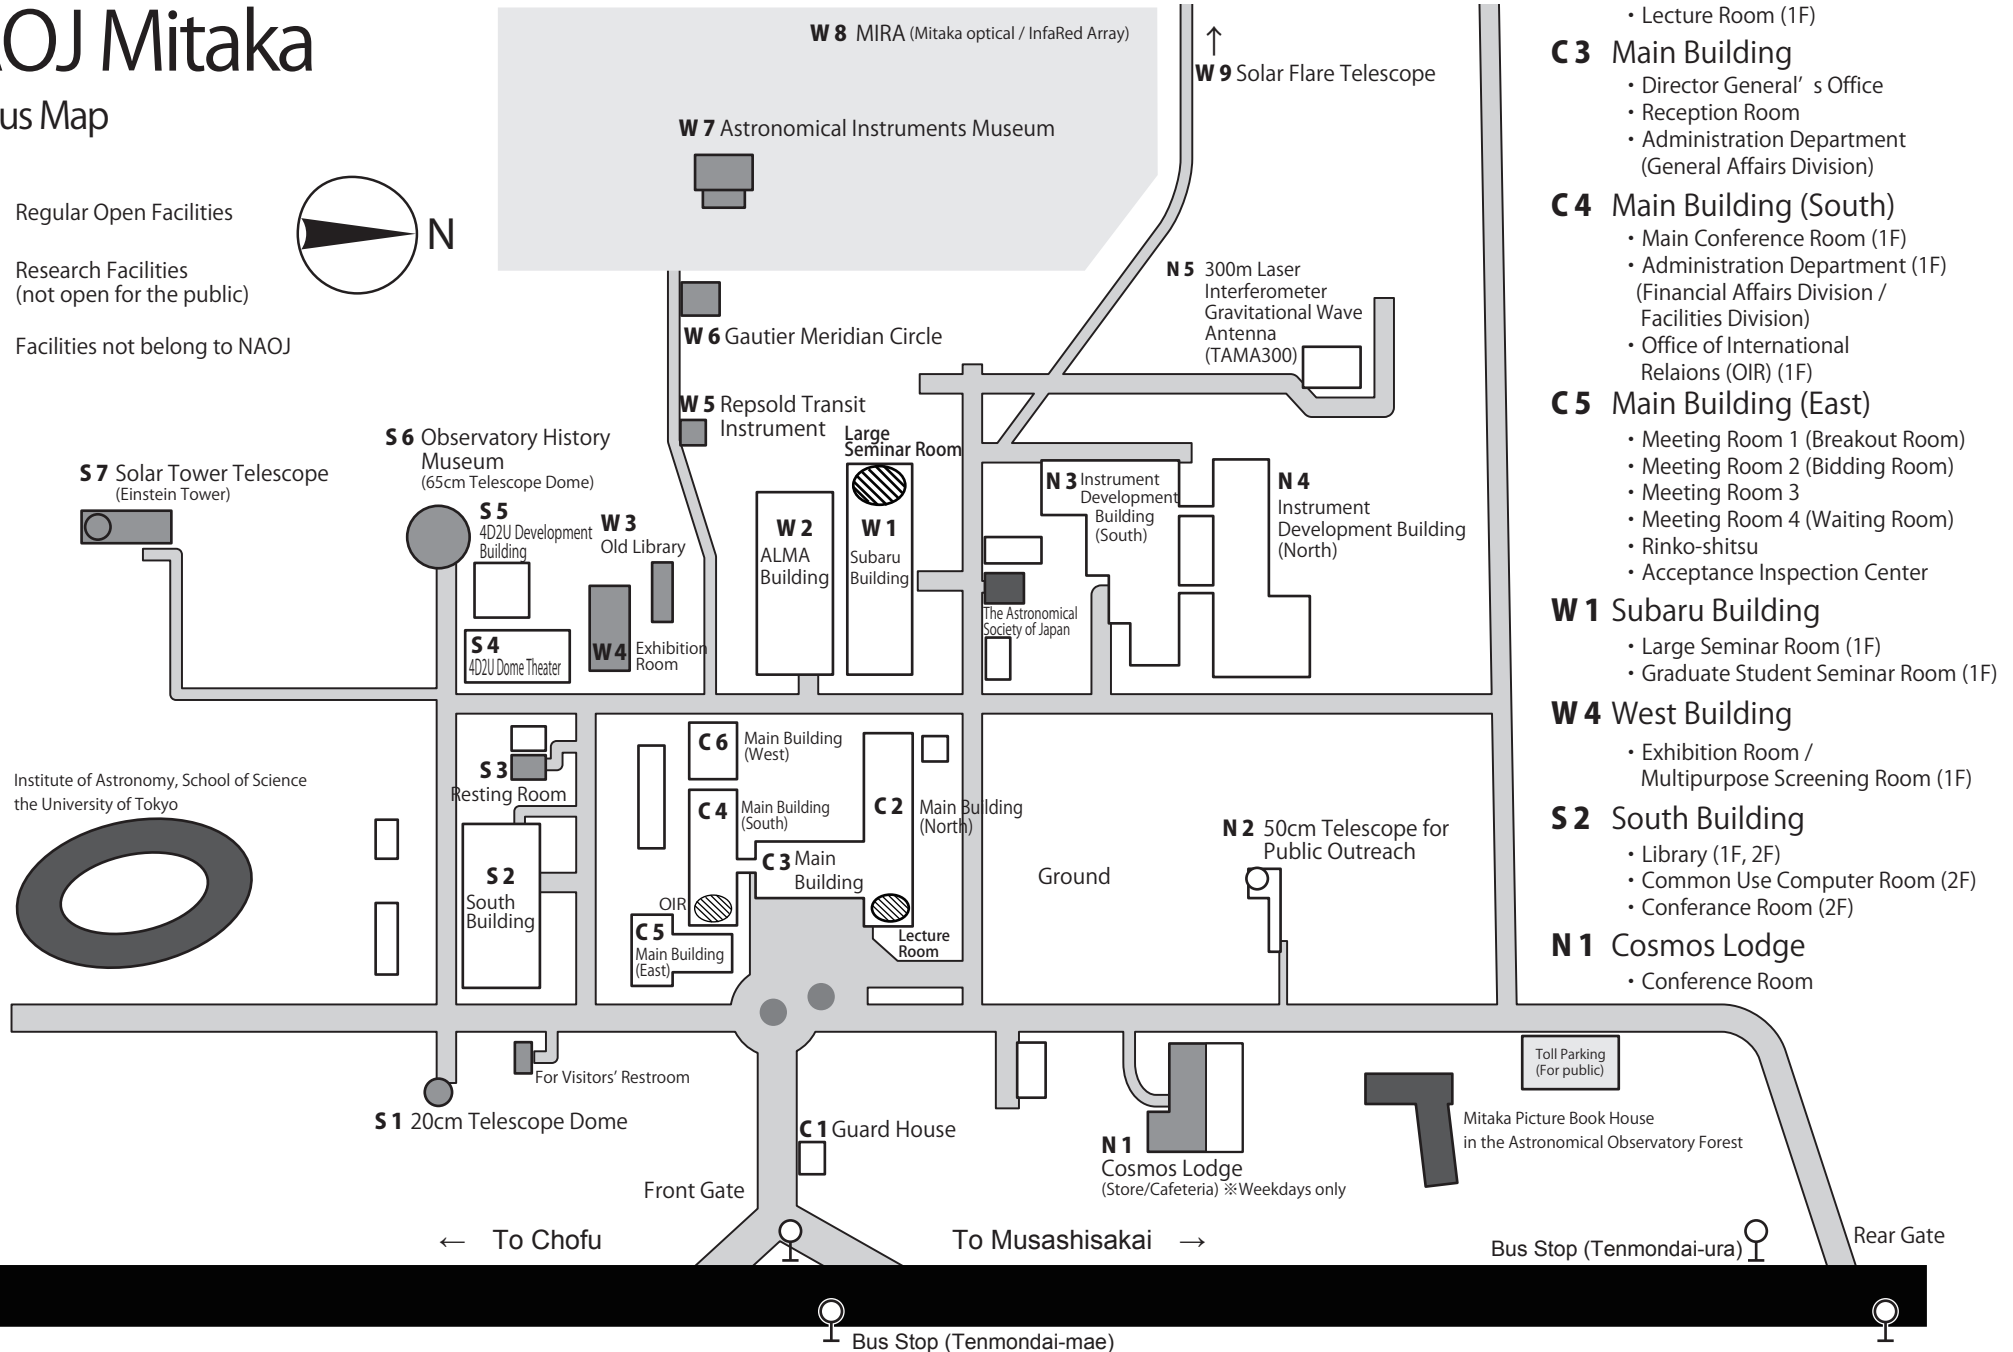

NAOJ Mitaka

Campus Map

-  Regular Open Facilities
-  Research Facilities (not open for the public)
-  Facilities not belong to NAOJ

C2 Main Building (North)

- Lecture Room (1F)

C3 Main Building

- Director General's Office
- Reception Room
- Administration Department (General Affairs Division)

C4 Main Building (South)

- Main Conference Room (1F)
- Administration Department (Financial Affairs Division / Facilities Division)
- Office of International Relations (OIR) (1F)

C5 Main Building (East)

- Meeting Room 1 (Breakout Room)
- Meeting Room 2 (Bidding Room)
- Meeting Room 3
- Meeting Room 4 (Waiting Room)
- Rinko-shitsu
- Acceptance Inspection Center

W1 Subaru Building

- Large Seminar Room (1F)
- Graduate Student Seminar Room (1F)

W4 West Building

- Exhibition Room / Multipurpose Screening Room (1F)

S2 South Building

- Library (1F, 2F)
- Common Use Computer Room (2F)
- Conference Room (2F)

N1 Cosmos Lodge

- Conference Room